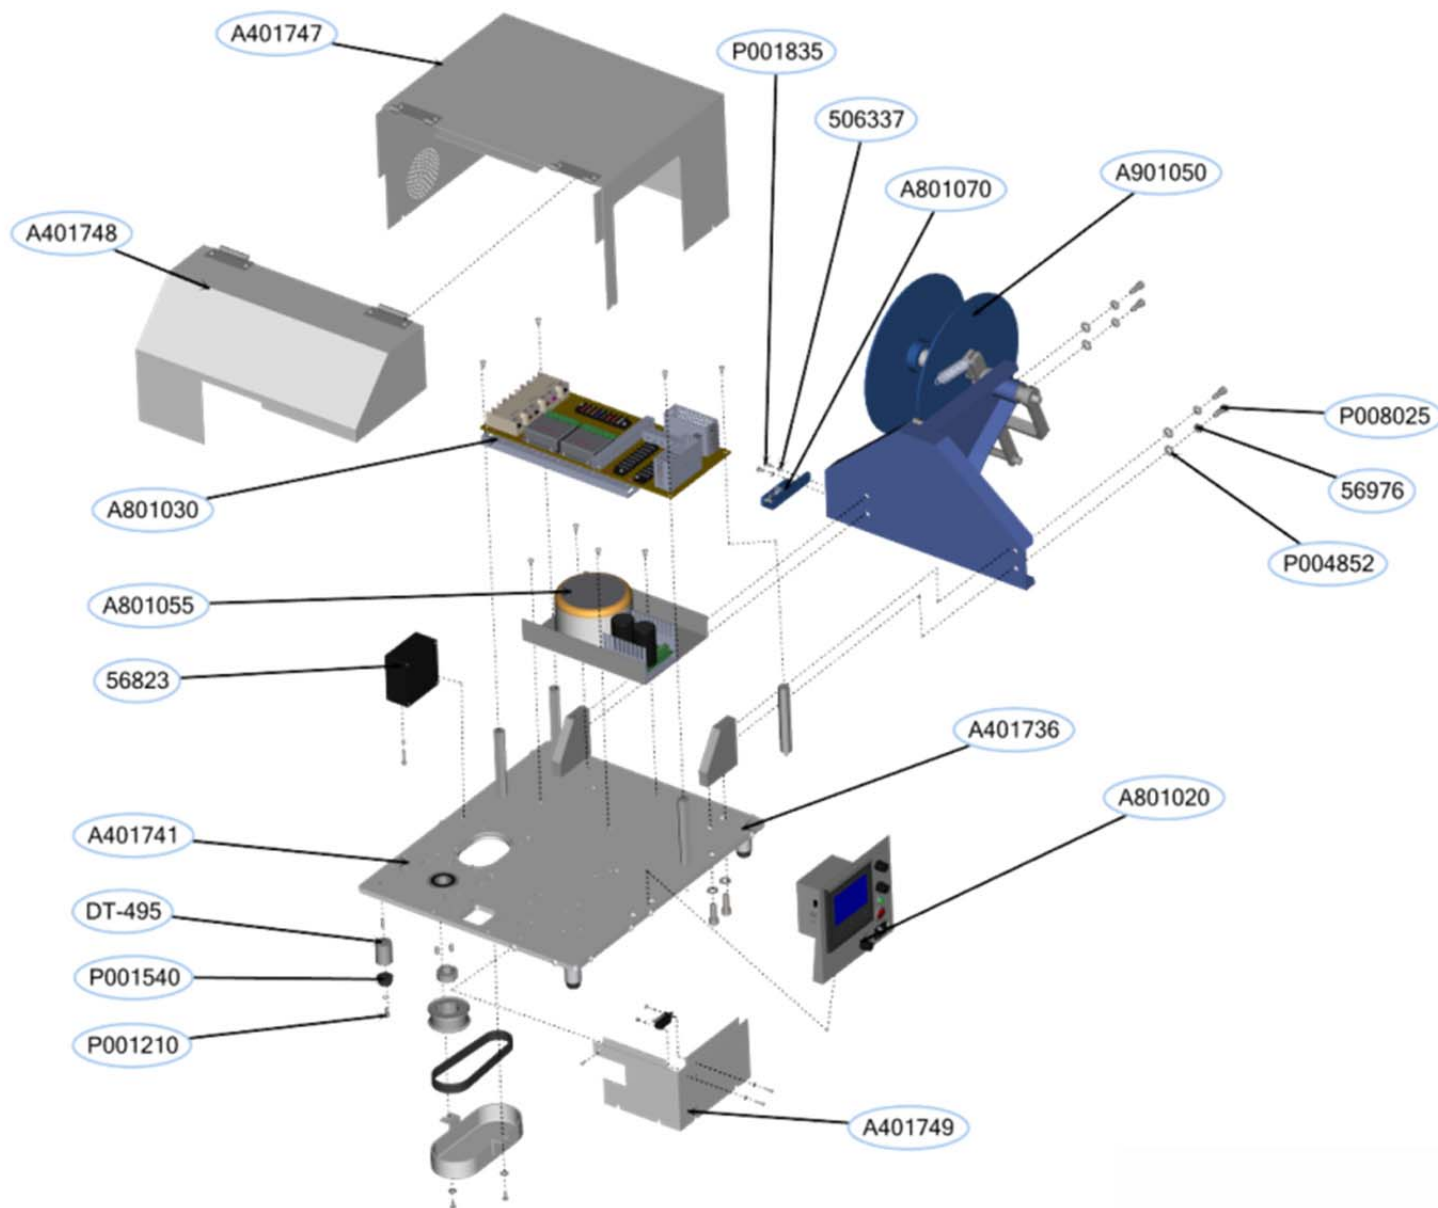

PARTS EXPLOSIONS

External

Part No.	Description	Qty
A401736	XLS Base Plate Assembly	1
A401741	XLS Electrical Standoff Assembly	4
A401747	XLS Back Cover Assembly	1
A401748	XLS Front Cover Assembly	1
A401749	XLS Front Corner Cover Assembly	1
A801020	XLS PLC Assembly	1
A801030	XLS Electrical Plate Assembly	1
A801055	Power Supply Assembly	1
A801070	No Back Assembly	1
A901050	XLS Complete Brake Assembly	1